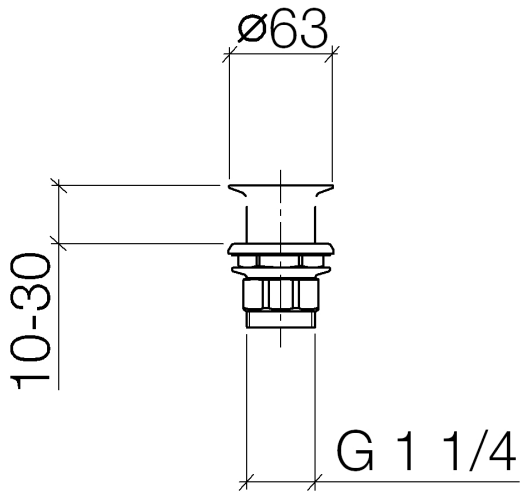

Grated waste 1 1/4" - Brushed Durabronz (23kt Gold)

IMO

10 110 970

Fits: IMO, LULU, MADISON, MEM, TARA,
CL.1, LISSÉ, VAIA, META, CYO

| | | |
|---|-------------------------------|---------------|
|  | Brushed Durabronz (23kt Gold) | 10 110 970-28 |
|  | Chrome | 10 110 970-00 |
|  | Brushed Platinum | 10 110 970-06 |
|  | Platinum | 10 110 970-08 |
|  | Durabronz (23kt Gold) | 10 110 970-09 |
|  | Dark Chrome | 10 110 970-19 |
|  | Light Gold | 10 110 970-26 |
|  | Brushed Light Gold | 10 110 970-27 |
|  | Matte Black | 10 110 970-33 |
|  | Brushed Bronze | 10 110 970-42 |
|  | Brushed Champagne (22kt Gold) | 10 110 970-46 |
|  | Champagne (22kt Gold) | 10 110 970-47 |
|  | Brushed Chrome | 10 110 970-93 |
|  | Brushed Dark Platinum | 10 110 970-99 |

Grated waste 1 1/4" - Brushed Durabronze (23kt Gold)

IMO

10 110 970

Only suitable for sinks without an overflow.

10 110 970

10 110 970

Parts for other finishes can be found here: [Chrome](#)

Spare parts list

| No. | Item Number | Name | Quantity used | Delivery time |
|-----|-----------------|------|---------------|---------------|
| 1 | 09 11 01 025-28 | cup | 1 | 20 |
| 2 | 09 14 05 039 90 | seal | 1 | 2 |
| 3 | 09 14 03 025 90 | seal | 1 | 2 |
| 4 | 09 23 10 017 90 | nut | 1 | 2 |
| 5 | 09 23 10 020-28 | nut | 1 | 20 |