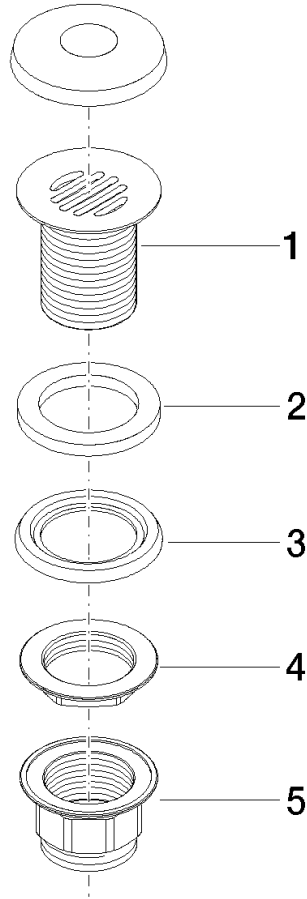

Grated waste 1 1/4" - Brushed Durabronz (23kt Gold)

IMO

10 110 970

Fits: IMO, LULU, MADISON, MEM, TARA,
CL.1, LISSÉ, VAIA, META, CYO

| | | |
|---|-------------------------------|---------------|
|  | Brushed Durabronz (23kt Gold) | 10 110 970-28 |
|  | Chrome | 10 110 970-00 |
|  | Brushed Platinum | 10 110 970-06 |
|  | Platinum | 10 110 970-08 |
|  | Durabronz (23kt Gold) | 10 110 970-09 |
|  | Dark Chrome | 10 110 970-19 |
|  | Light Gold | 10 110 970-26 |
|  | Brushed Light Gold | 10 110 970-27 |
|  | Matte Black | 10 110 970-33 |
|  | Brushed Bronze | 10 110 970-42 |
|  | Brushed Champagne (22kt Gold) | 10 110 970-46 |
|  | Champagne (22kt Gold) | 10 110 970-47 |
|  | Brushed Chrome | 10 110 970-93 |
|  | Brushed Dark Platinum | 10 110 970-99 |

Grated waste 1 1/4" - Brushed Durabronze (23kt Gold)

IMO

10 110 970

Only suitable for sinks without an overflow.

10 110 970

10 110 970

Parts for other finishes can be found here: [Chrome](#)

Spare parts list

| No. | Item Number | Name | Quantity used | Delivery time |
|-----|-----------------|------|---------------|---------------|
| 1 | 09 11 01 025-28 | cup | 1 | 20 |
| 2 | 09 14 05 039 90 | seal | 1 | 2 |
| 3 | 09 14 03 025 90 | seal | 1 | 2 |
| 4 | 09 23 10 017 90 | nut | 1 | 2 |
| 5 | 09 23 10 020-28 | nut | 1 | 20 |